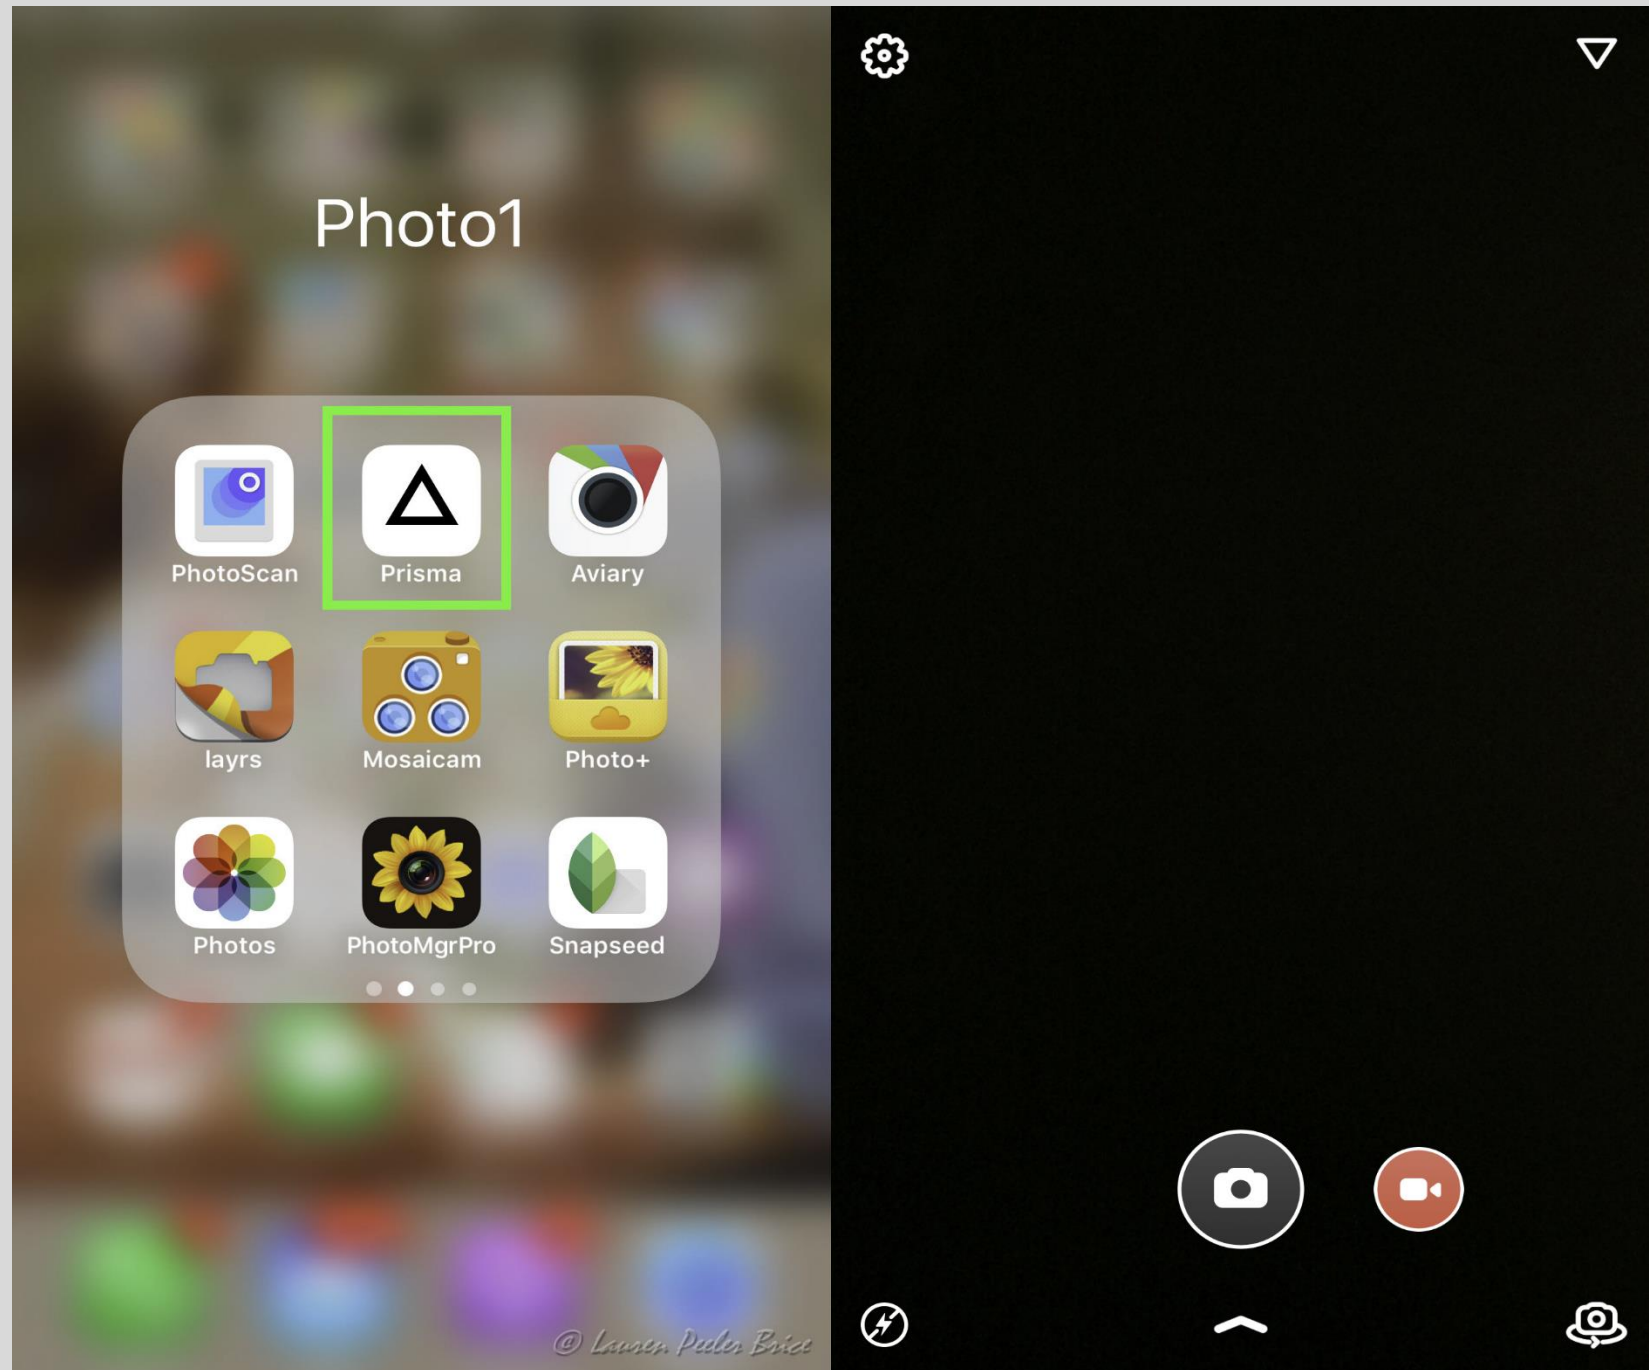

Prisma

- Google product
 - Apple Store or Google Play
 - Free
 - Adds filters to photos
-
- ✓ Take photos from app
 - ✓ Take selfies from app
 - ✓ Import images from PC/MAC
 - ✓ Export to Facebook, Instagram, twitter, eMail, printer, contacts and more
-
- Can't add additional filters
 - Image size is small

How Does It Work?

- Click app icon from phone
- App launches
- Take a new photo or upload from Camera roll
- Browse through images and click one to select
- Apply filter
- If you like the look, Save or send or both
- If you don't like the look, try another filter.